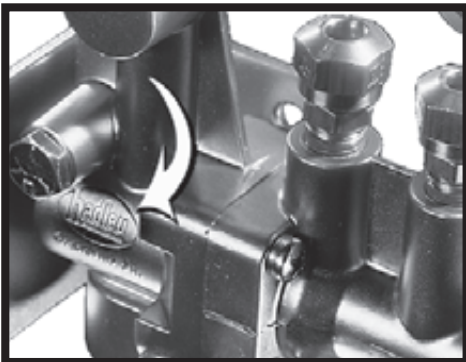

Before you risk safety and vehicle damage...

MAKE SURE IT'S A GENUINE HADLEY HEIGHT CONTROL VALVE

WHY IT MATTERS

Hadley height control valves are engineered to be the most reliable valves on the road. Counterfeit valves are not built to the same standards, do not meet the same specifications, do not perform as well or last as long as a genuine Hadley valve. **Counterfeit valves submitted to Hadley for warranty claims will not be reimbursed and may result in punitive damages against the claimant.**

GENUINE HADLEY MEANS SUPERIOR PERFORMANCE

- Superior lubricants with proven and consistent lubrication to protect the valve
- Proven O-ring seal integrity throughout the life of the valve
- Counterfeit valves require frequent replacement due to excessive wear and tear
- Hadley leveling valves are designed with 37 years of leveling valve technology
- Chosen by OEMs more often than any other valve brand
- Engineered to outlast all other leveling valves
- Made in the USA

LOOK FOR THE HADLEY LOGO

The Hadley logo is always molded or cast into the outer valve housing and cannot be removed. If you cannot easily locate the Hadley logo, it is a counterfeit and should be rejected. One of these two logos indicate a genuine Hadley valve: